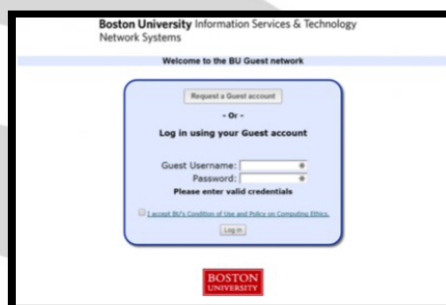

Accessing the BU Guest Network

Join Network

Connect to the network called “**BU Guest (Unencrypted)**” from your list of available networks.

Register

- Once connected open up a browser and try navigating to a website. You should be redirected to <https://safeconnect.bu.edu:9443> for registration. If the page does not automatically redirect, please go to bu.edu to be brought to the login page.