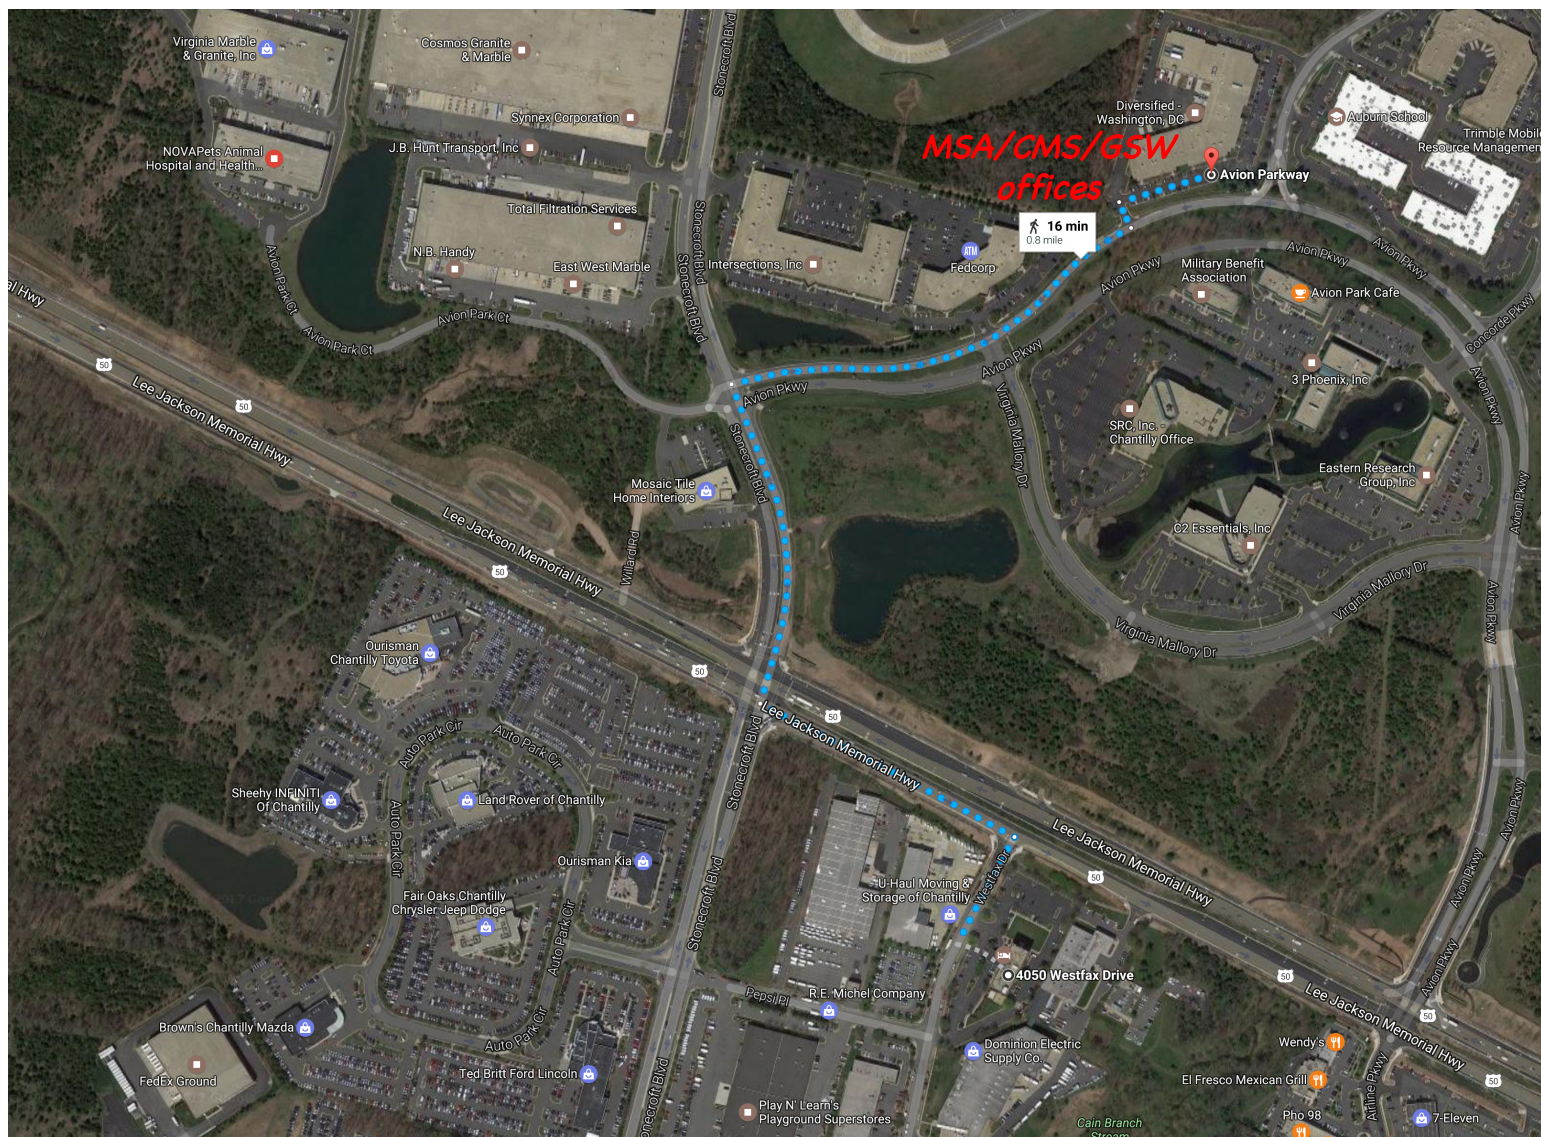

4050 Westfax Dr, Chantilly, VA 20151 to Avion Pkwy, Chantilly, VA 20151

Walk 0.8 mile, 16 min

Imagery ©2017 Commonwealth of Virginia, DigitalGlobe, U.S. Geological Survey, USDA Farm Service Agency, Map data ©2017 Google

200 ft

via Stonecroft Blvd and Avion Pkwy

16 min

0.8 mile