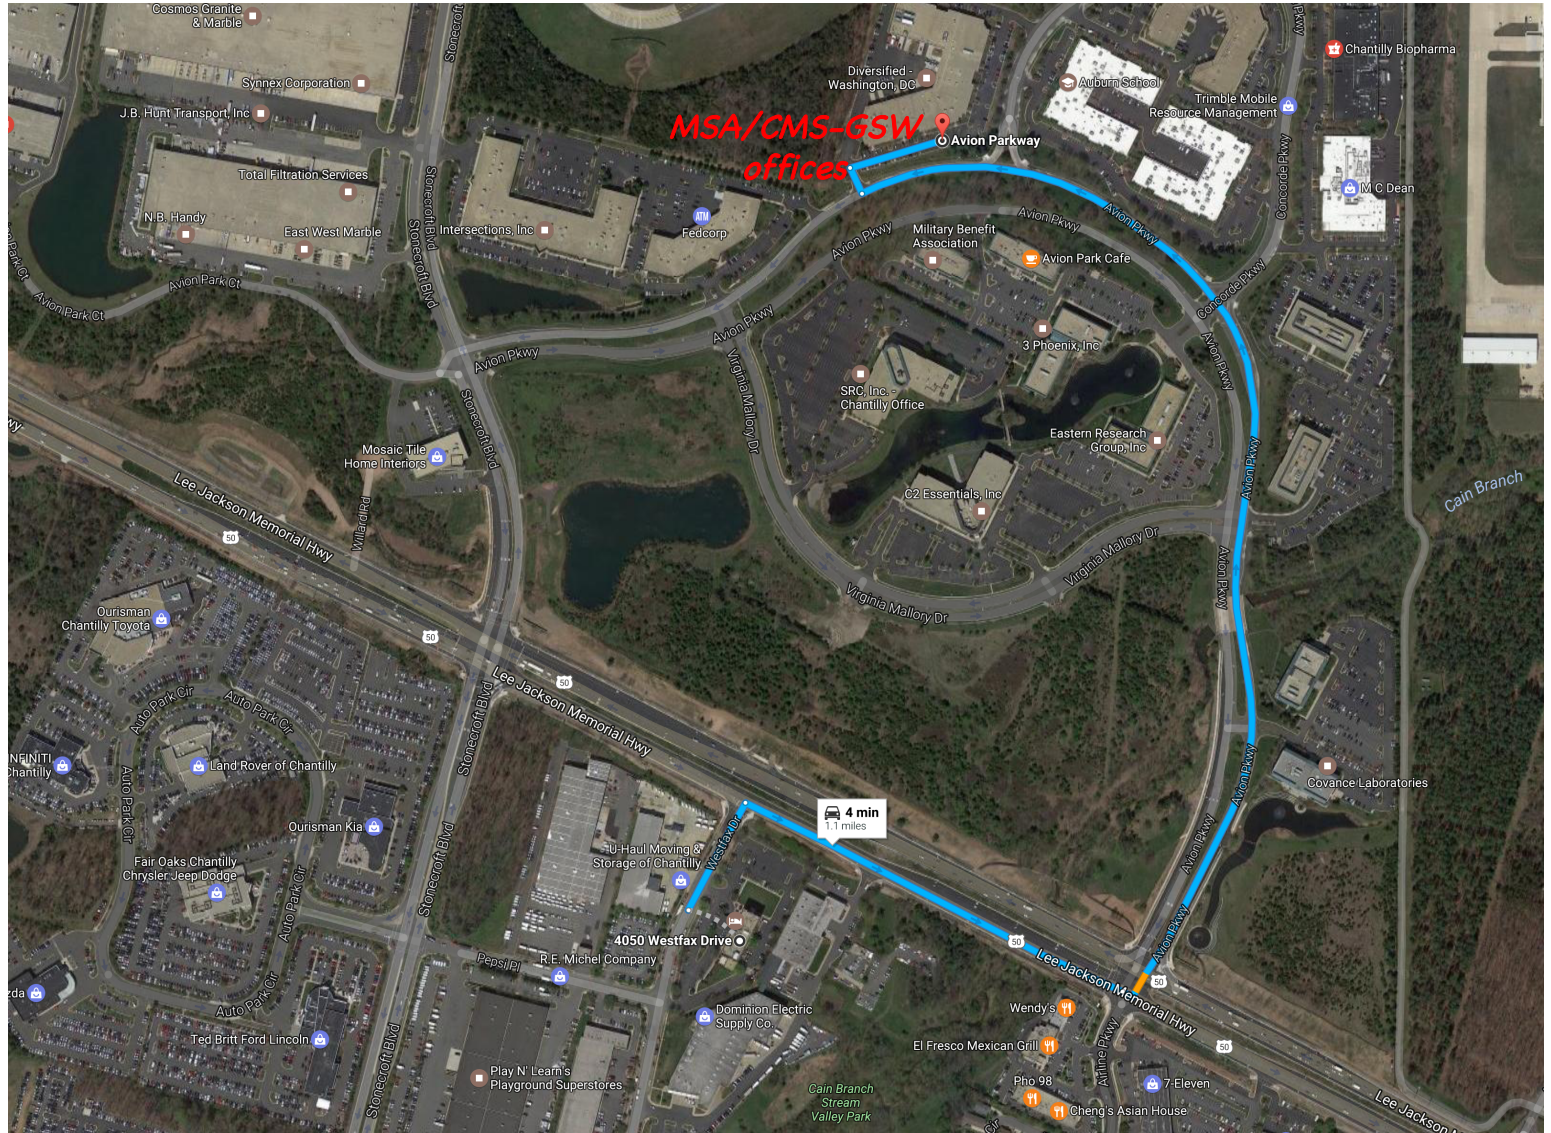

4050 Westfax Dr, Chantilly, VA 20151 to Avion Pkwy, Chantilly, VA 20151

Drive 1.1 miles, 4 min

Imagery ©2017 Commonwealth of Virginia, DigitalGlobe, U.S. Geological Survey, USDA Farm Service Agency, Map data ©2017 Google

200 ft

via Avion Pkwy

Fastest route

4 min

1.1 miles